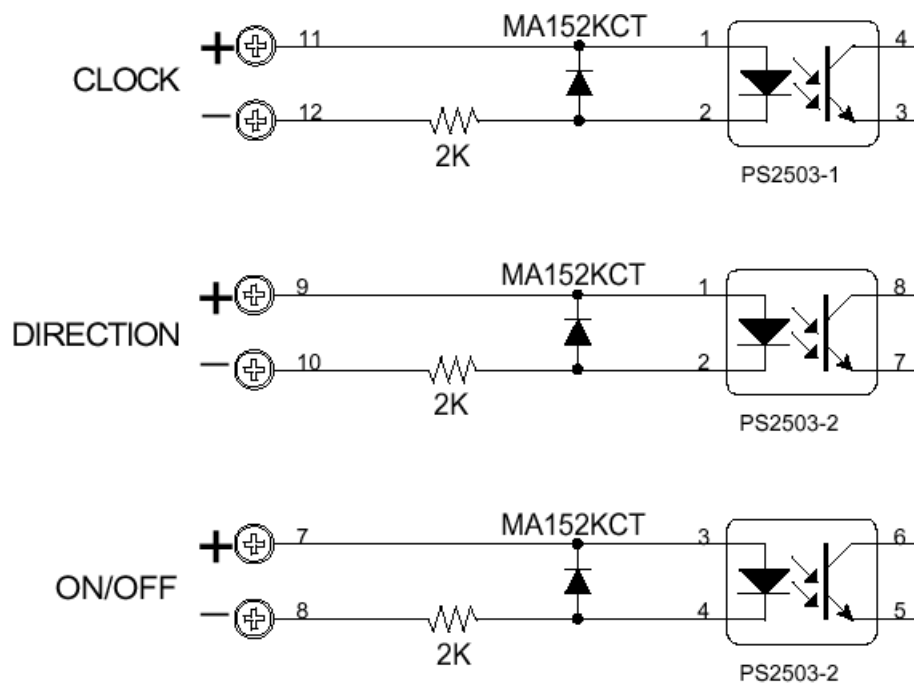

MBC10101 Input Schematic

ANAHEIM AUTOMATION, INC

910 East Orangefair Lane, Anaheim, CA 92801
e-mail: info@anaheimautomation.com

(714) 992-6990 fax: (714) 992-0471
website: www.anaheimautomation.com